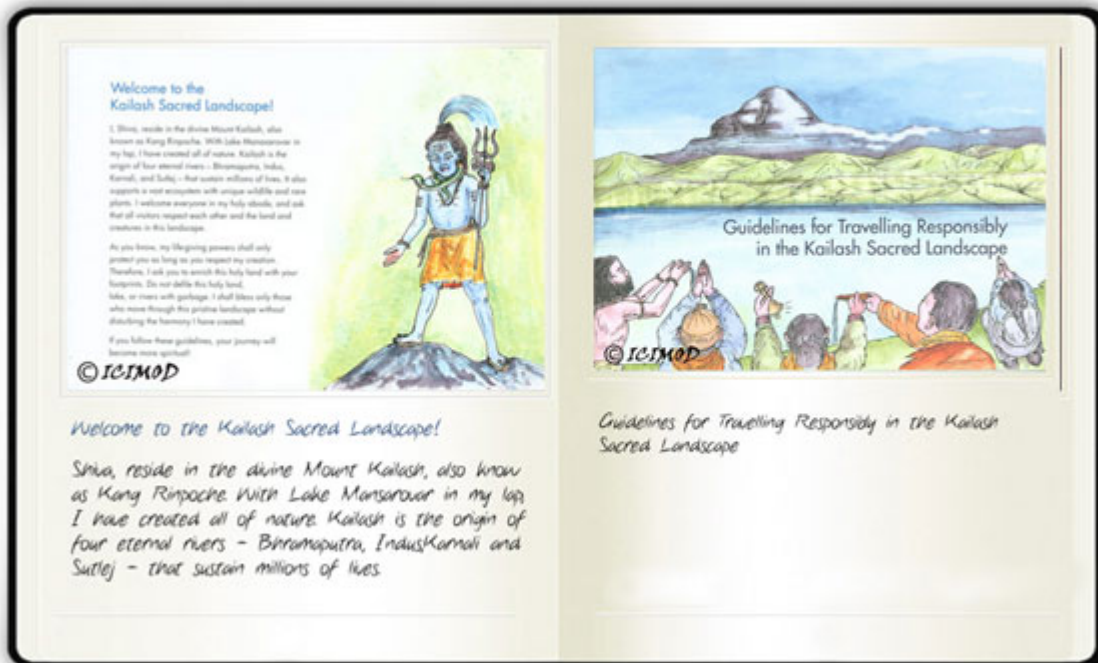

Guidelines for Kailash Yatra - days

Go on days trip for

\$ per person

Guidelines for Mount Kailash Mansarovar Yatra

Trip Fact

- **Trip code**EHCS-93750
- **Destination**Nepal
- **Duration** days / nights
- **activities**